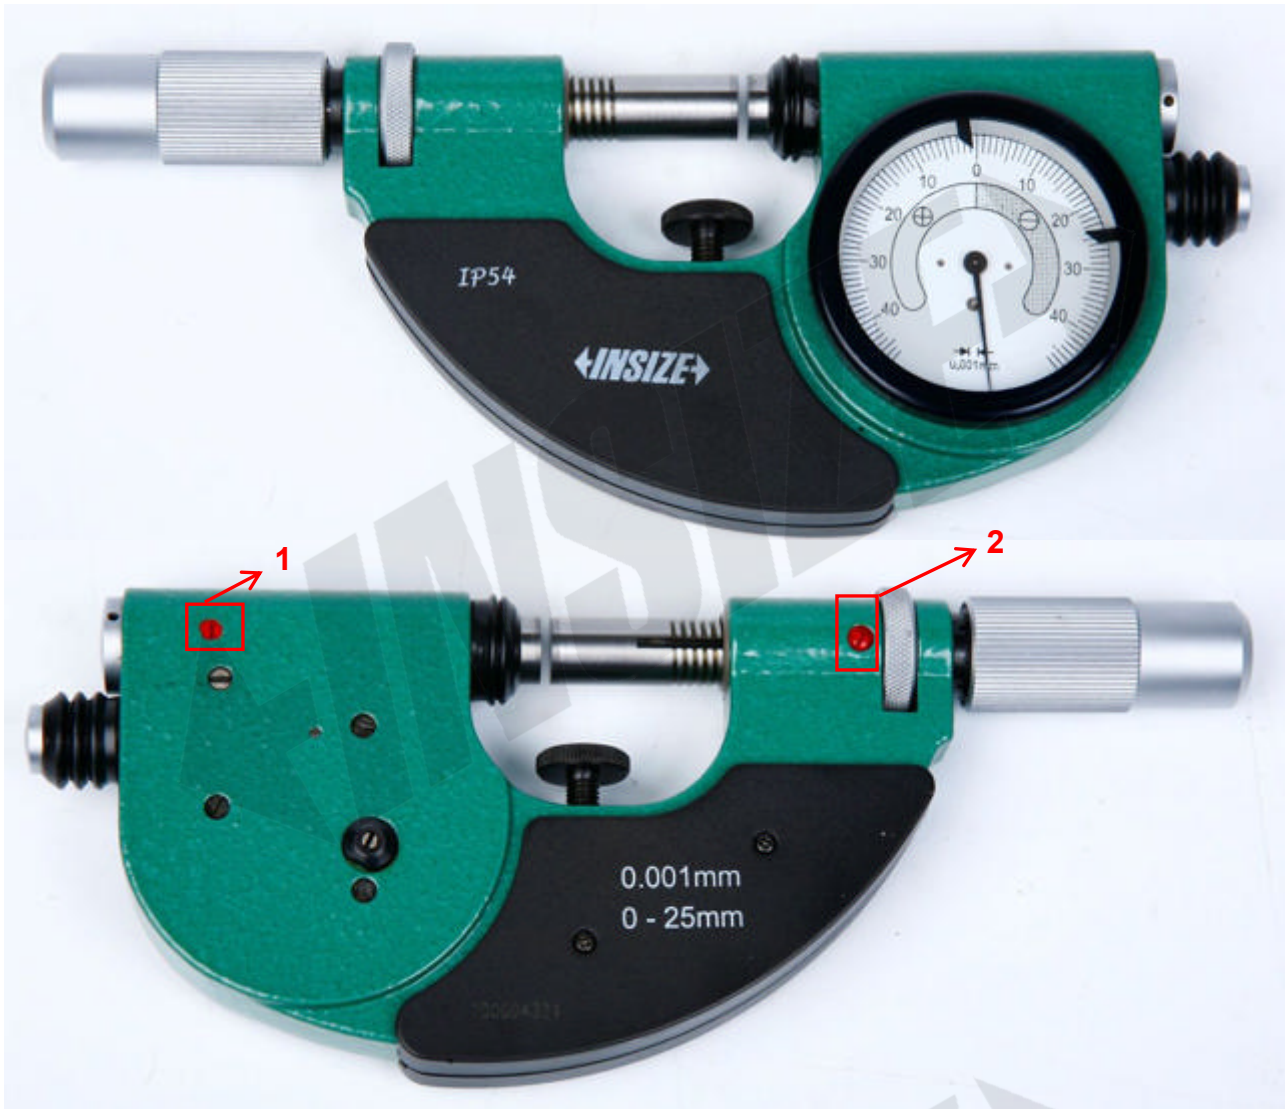

Spare parts for dial snap gage 3334 series

| Part NO. | Code | Description |
|----------|-----------------------|-------------|
| 1 | SP-LIMIT SCREW-3334-1 | Limit screw |
| 2 | SP-LIMIT SCREW-3334-2 | Limit screw |