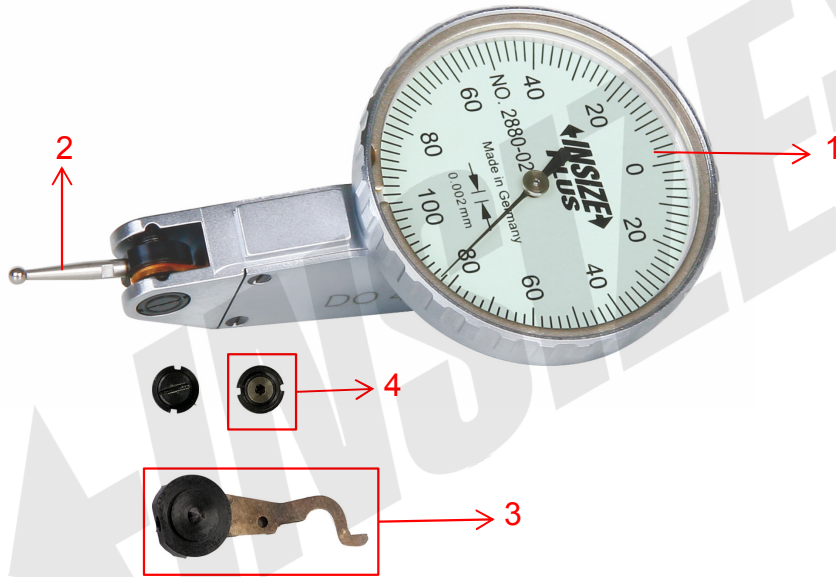

Spare parts for dial test indicator 2880

| Part NO. | Code | Description |
|----------|----------------------|---|
| 1 | SP-BP-2880 | Dial for 2880-02 |
| 2 | 6284-45 | Contact point for 2880-02R(ruby) |
| 3 | SP-DIAL ASSY-2880 | Assy for 2880-02 |
| 4 | SP-BEARING ASSY-2880 | Bearing assy for 2880-02(include the nut) |