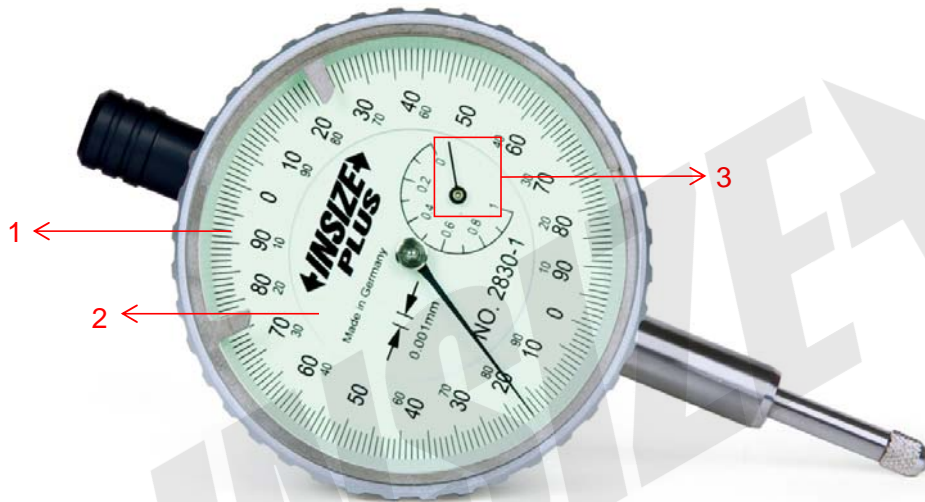

Spare parts for precision dial indicator 2830 series

Part NO.	Code	Description
1	SP-DIAL PLATE-2830-1	Outside dial plate
2	SP-DIAL PLATE-2830-2	Inside dial plate
3	SP-NEEDLES-2830-1	Small needle