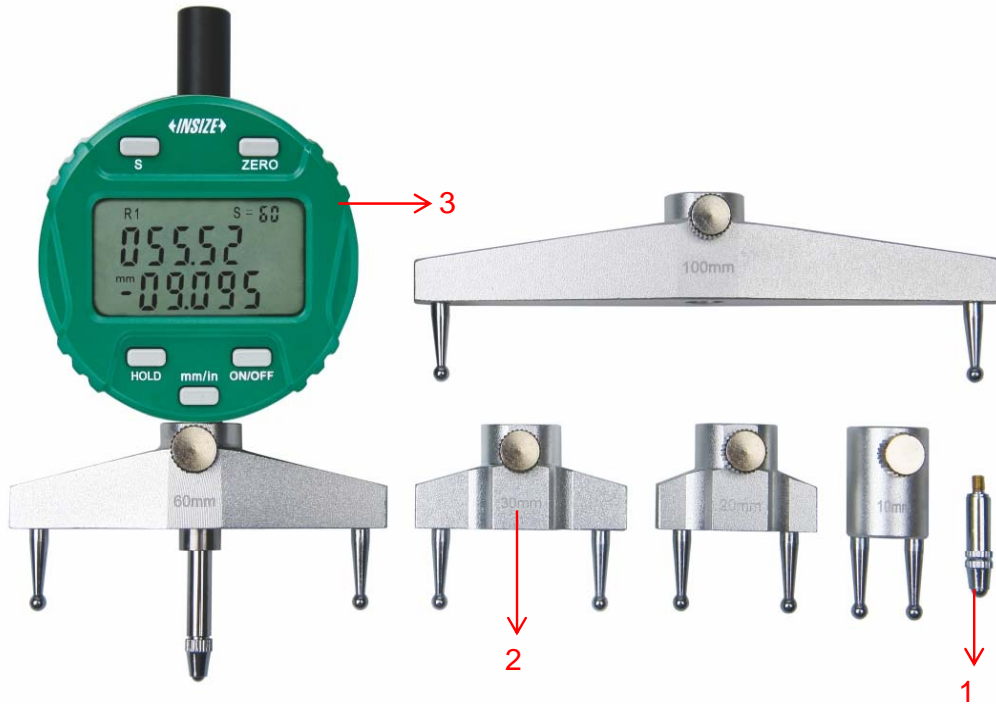

Spare parts for digital radius gage 2183

Part NO.	Code	Description
1	SP-MEASURE TIP-2183-1	Long measuring tips
	SP-MEASURE TIP-2183-2	Short measuring tips
2	SP-MEASURE CLAW	Measuring claw(whole sets)
	SP-MEASURE CLAW-10	Measuring claw(10mm)
	SP-MEASURE CLAW-20	Measuring claw(20mm)
	SP-MEASURE CLAW-30	Measuring claw(30mm)
	SP-MEASURE CLAW-60	Measuring claw(60mm)
	SP-MEASURE CLAW-100	Measuring claw(100mm)
3	SP-DIGITAL DIAL-2183	Digital indicator