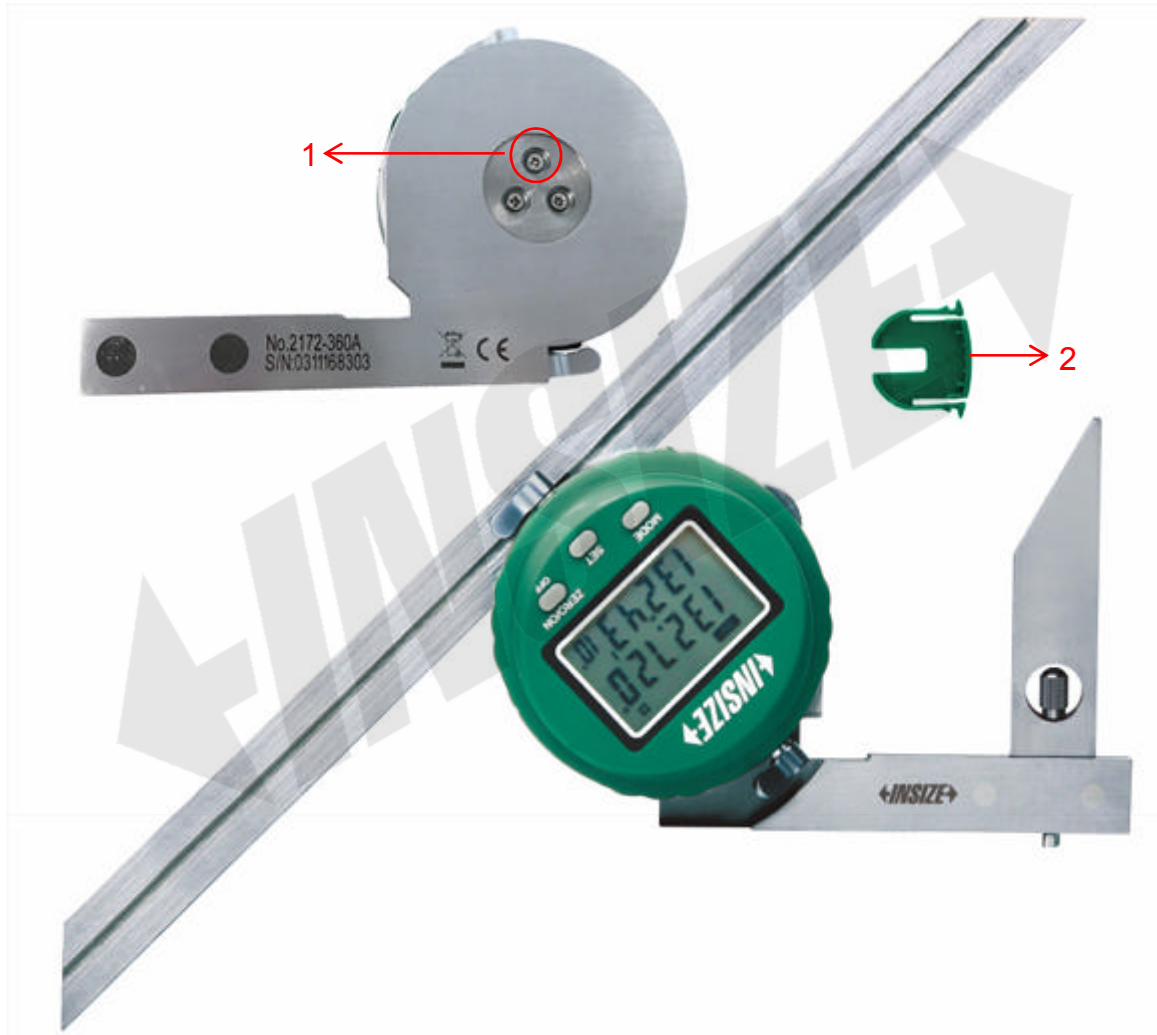

Spare parts for digital protractor 2172

Part NO.	Code	Description
1	SP-SCREW-2172	Screw for 2172-360A
2	SP-BATTERY COVER-2172-1	Battery cover for 2172-360A