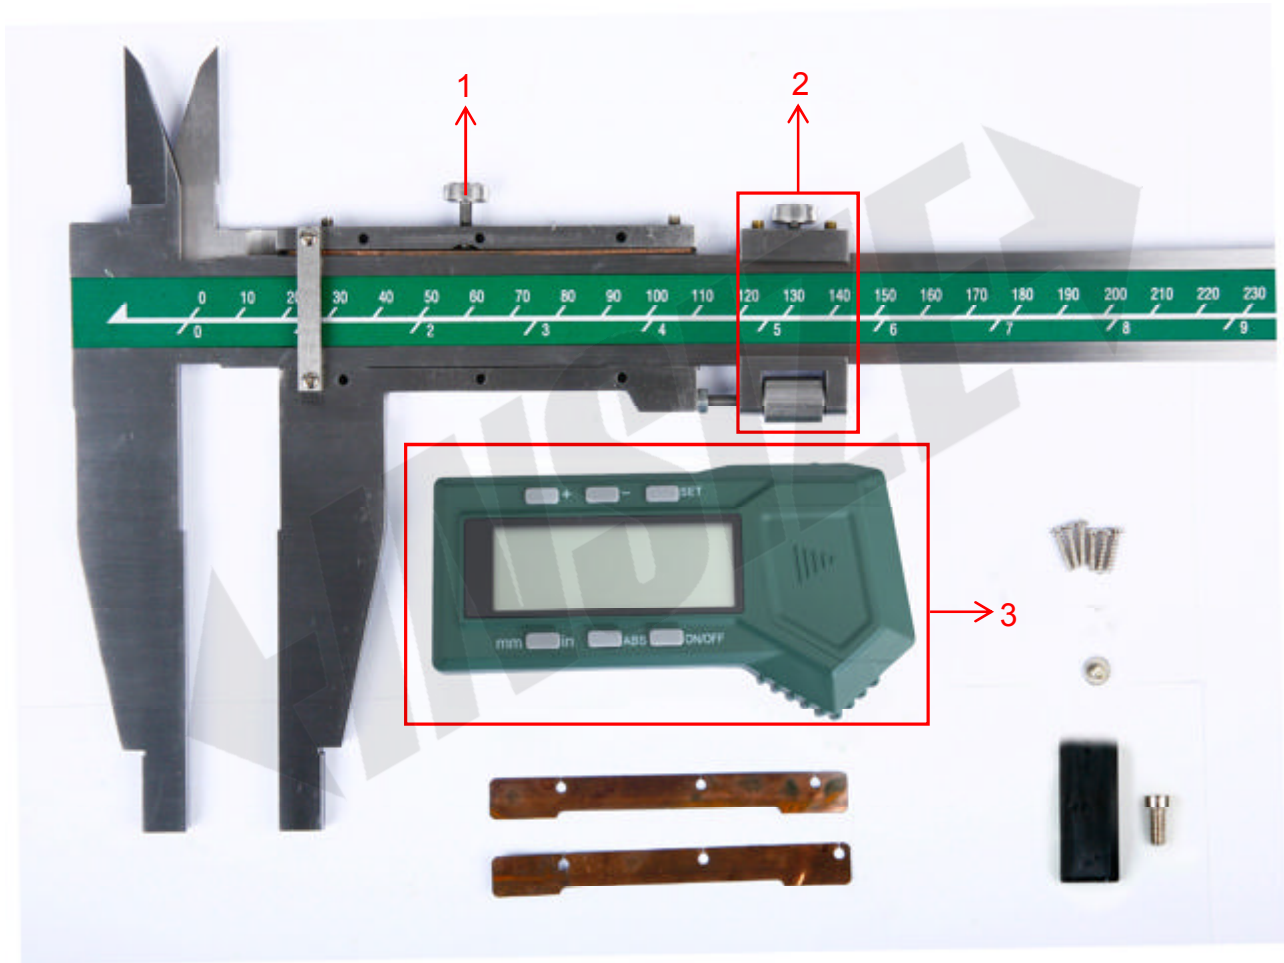

Spare parts for electronic caliper 1133 series

Part NO.	Code	Description
1	SP-LOCK-D8	Locking screw for 1133-24
	SP-LOCK-D9	Locking screw for 1133-40
2	SP-ADJUST-1106-1	Fine adjustment device for 1133-24
	SP-ADJUST-1106-2	Fine adjustment device for 1133-40
3	SP-CHIP-1106-4	Display unit for 1133-24
	SP-CHIP-1106-5	Display unit for 1133-40