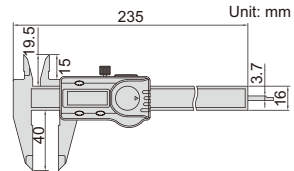

PLASTIC DIGITAL CALIPER

- Made of hard plastic, non-magnetic and non-conductive
- Prevent workpieces from scratching by calipers
- Resolution: 0.01mm/0.0005"
- Buttons: on/off, zero, mm/inch
- Battery CR2032, automatic power off

1139-150

ATTENTION:
NO DATA OUTPUT

Code	Range	Accuracy
1139-150	0-150mm/0-6"	±0.1mm