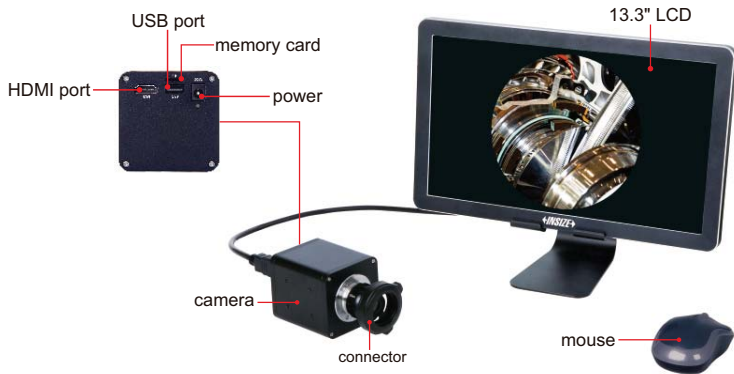

CAMERA (WITH DISPLAY) CODE ISV-2CAM

TAKE PICTURES AND VIDEOS

AUTO FOCUS

- For rigid borescopes
- 1080P high-definition image
- Auto-focus camera
- Take pictures and videos, saved to memory card
- Automatic white balance and exposure
- Brightness, contrast ratio, gain are adjustable

SPECIFICATION

Sensor	1/2.8" CMOS
Pixel	2M
Resolution	1920×1080
Frame rate	60fps
Output	HDMI
Power supply	power adapter
Dimension (L×W×H)	350×100×430mm
Weight	2kg

STANDARD DELIVERY

Camera	1 pc
Connector	1 pc
13.3" LCD	1 pc
8G memory card and holder	1 pc
Mouse	1 pc
HDMI cable	1 pc
Power adapter	2 pcs

8G memory card and holder (included)