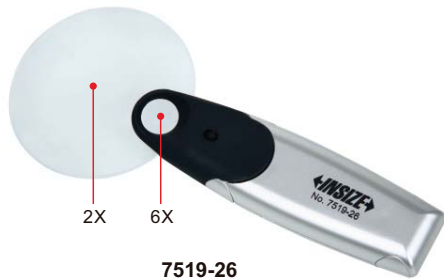

MAGNIFIER WITH ILLUMINATION

desk-type use

LED

- Handheld and desk-type use
- Double magnification
- LED illumination
- Powered by 2×AA batteries (included)
- Plastic lens

Code	Magnification	Lens diameter ($\varnothing D$)
7519-26	2X/6X	90mm