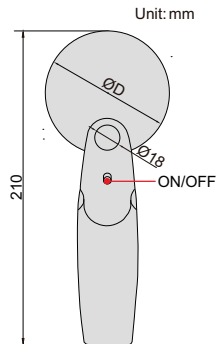

MAGNIFIER WITH ILLUMINATION

desk-type use

LED

- Handheld and desk-type use
- Double magnification
- LED illumination
- Powered by 2×AA batteries (included)
- Plastic lens

Code	Magnification	Lens diameter ($\varnothing D$)
7519-26	2X/6X	90mm