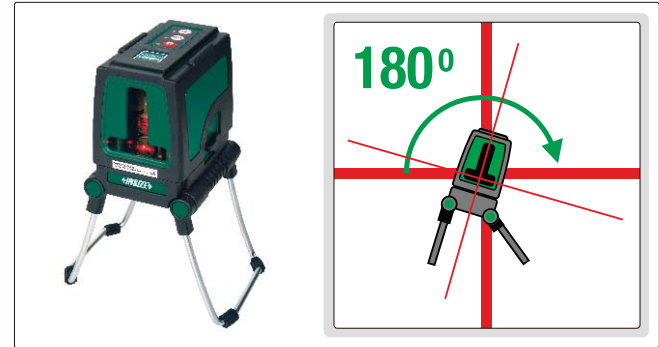

CROSS-LINE LASER LEVEL CODE 4917-30

IP54
WATERPROOF

"OUT OF $\pm 3^\circ$ " AUDIBLE
AND VISUAL WARNING

folding legs for angle and height adjustment

- Red horizontal and vertical cross laser lines
- Self-leveling within $\pm 3^\circ$, self-leveling time within 4s, "out of $\pm 3^\circ$ " audible and visual warning
- Folding legs for angle and height adjustment

application examples

SPECIFICATION

Laser line width	2 \pm 0.5mm/5m
Laser type	630~660nm, class II, <1mW
Beam angle	120 \pm 0.5 $^\circ$
Self-leveling range	$\pm 3^\circ$
Working distance	indoor: 30m, outdoor: 50m with detector (optional)
Accuracy	0.2mm/m
Operation temperature	-10~40 $^\circ$ C
Power supply	3 \times AA batteries, for 3 hours continuous operation
Dimension	100 \times 82 \times 104mm
Weight	620g

STANDARD DELIVERY

Main unit	1 pc
1/4" to 5/8" tripod adaptor	1 pc
Battery (AA)	3 pcs

OPTIONAL ACCESSORY

Outdoor detector	4917-DETECTOR
------------------	---------------